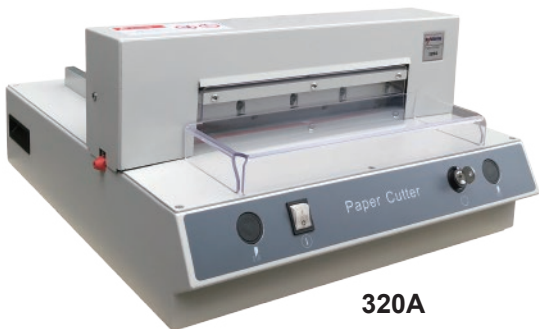

310M Desktop Manual Paper Cutter

310M

- Good design
- Safety two-handed operation
- High quality blade
- Optical cutting line
- Side lay with measuring scale
- Measuring scale in mm/inch
- Easy cutting stick change design

MODEL	Cutting Width	Cutting Height	Narrow Cut	Cutting Depth	Dimension(HxWxD)	Weight
310M	310mm/12.2"	15mm/0.59"	40mm/1.57"	254mm/10"	460 x 450 x 400mm	15kg

320A/320MS Desktop Auto Paper Cutter

- Safety guard on the front table for safe operation
- Safety two-handed operation
- Easy cutting stick change design
- Measuring scale in mm/inch
- Power supply: 230V/115V
- Auto clamp(320A)
- Manual clamp(320MS)
- Optical cutting line
- High quality blade
- Side lay with measuring scale

320A

320MS

MODEL	Cutting Width	Cutting Height	Narrow Cut	Cutting Depth	Dimension(HxWxD)	Weight
320A	320mm/12.6"	30mm/1.18"	50mm/1.97"	315mm/12.4"	270 x 550 x 590mm	46kg
320MS	320mm/12.6"	30mm/1.18"	50mm/1.97"	315mm/12.4"	305 x 500 x 590mm	46kg