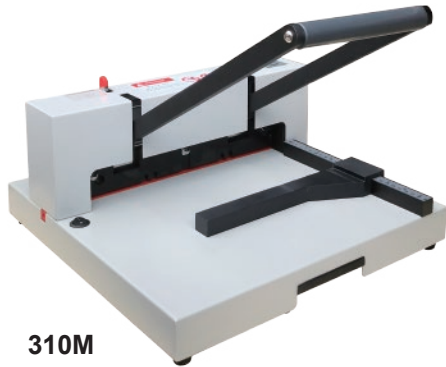

310M Desktop Manual Paper Cutter

310M

- Good design
- Safety two-handed operation
- High quality blade
- Optical cutting line
- Side lay with measuring scale
- Measuring scale in mm/inch
- Easy cutting stick change design

MODEL	Cutting Width	Cutting Height	Narrow Cut	Cutting Depth	Dimension(HxWxD)	Weight
310M	310mm/12.2"	15mm/0.59"	40mm/1.57"	254mm/10"	460 x 450 x 400mm	15kg

320A/320MS Desktop Auto Paper Cutter

- Safety guard on the front table for safe operation
- Safety two-handed operation
- Easy cutting stick change design
- Measuring scale in mm/inch
- Power supply: 230V/115V
- Auto clamp(320A)
- Manual clamp(320MS)
- Optical cutting line
- High quality blade
- Side lay with measuring scale

320A

320MS

MODEL	Cutting Width	Cutting Height	Narrow Cut	Cutting Depth	Dimension(HxWxD)	Weight
320A	320mm/12.6"	30mm/1.18"	50mm/1.97"	315mm/12.4"	270 x 550 x 590mm	46kg
320MS	320mm/12.6"	30mm/1.18"	50mm/1.97"	315mm/12.4"	305 x 500 x 590mm	46kg