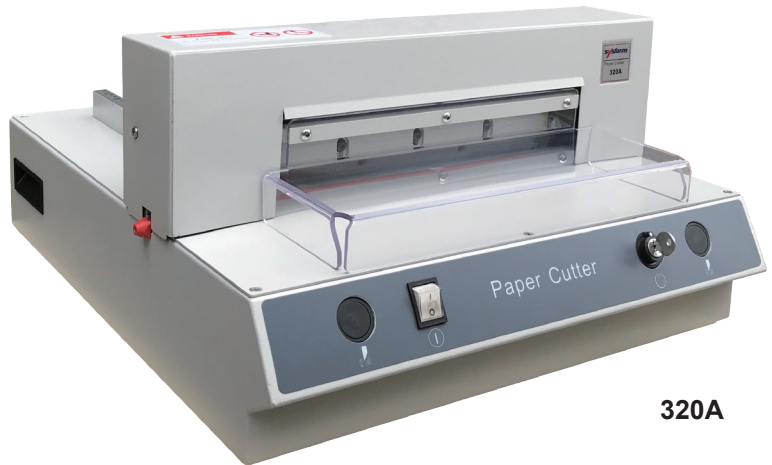

310M Desktop Manual Paper Cutter

310M

- Good design
- Safety two-handed operation
- High quality blade
- Optical cutting line
- Side lay with measuring scale
- Measuring scale in mm/inch
- Easy cutting stick change design

MODEL	Cutting Width	Cutting Height	Narrow Cut	Cutting Depth	Dimension(HxWxD)	Weight
310M	310mm/12.2"	15mm/0.59"	40mm/1.57"	254mm/10"	460 x 450 x 400mm	15kg

320A Desktop Auto Paper Cutter

- Safety guard on the front table for safe operation
- Safety two-handed operation
- Easy cutting stick change design
- Measuring scale in mm/inch
- Power supply: 230V/115V
- Auto clamp
- Optical cutting line
- High quality blade
- Side lay with measuring scale

320A

MODEL	Cutting Width	Cutting Height	Narrow Cut	Cutting Depth	Dimension(HxWxD)	Weight
320A	320mm/12.6"	30mm/1.18"	50mm/1.97"	315mm/12.4"	270 x 550 x 590mm	46kg