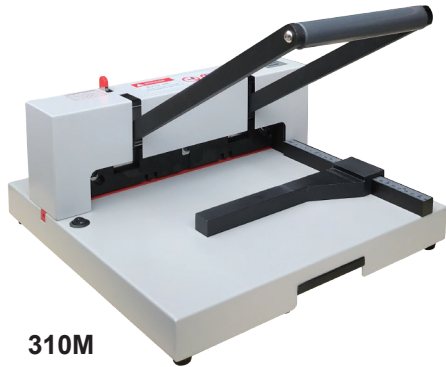

310M Desktop Manual Paper Cutter

310M

- Good design
- Safety two-handed operation
- High quality blade
- Optical cutting line
- Side lay with measuring scale
- Measuring scale in mm/inch
- Easy cutting stick change design

MODEL	Cutting Width	Cutting Height	Narrow Cut	Cutting Depth	Dimension(HxWxD)	Weight
310M	310mm/12.2"	15mm/0.59"	40mm/1.57"	254mm/10"	460 x 450 x 400mm	15kg

320A Desktop Auto Paper Cutter

- Safety guard on the front table for safe operation
- Safety two-handed operation
- Easy cutting stick change design
- Measuring scale in mm/inch
- Power supply: 230V/115V
- Auto clamp
- Optical cutting line
- High quality blade
- Side lay with measuring scale

320A

MODEL	Cutting Width	Cutting Height	Narrow Cut	Cutting Depth	Dimension(HxWxD)	Weight
320A	320mm/12.6"	30mm/1.18"	50mm/1.97"	315mm/12.4"	270 x 550 x 590mm	46kg