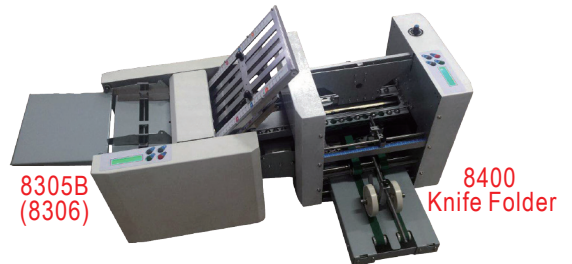

Desktop Paper Folding Machine

**8305B(A4 2 plates)
8306(A4 4 plates)**

**8305B or 8306
+ Vertical Tray (for small paper)**

**8305B or 8306
+ Knife Folder(8400)**

8307B(A3 2 plates)

8308(A3 4 plates)

**8307B or 8308
+ Cross Folder(8312P or 8314P)**

Technical Data

Model	8305B(A4)	8306(A4)	8307B(A3)	8308(A3)	8312P / 8314P
Max Paper	220x360mm		300x630mm		Cross Folder
Min Paper	50x50mm		68x128mm		
Paper Thickness	50 ~ 120 gsm		50 ~ 180 gsm		
Loading Capacity	300 sheets (80 gsm)		500 sheets (80 gsm)		
Folding Speed/hr	7200 sheets		12000 sheets (Adjustable)		Adjustable
Folding Plate	2	4	2	4	2 / 4
Counter	Total counter and Batch counter				
Dimensions (mm)	910x360x425	940x360x455	1200x480x520	1250x480x520	
Weight	18 kg	23 kg	38 kg	48 kg	
Optional	Vertical Tray, Cross folder, Knife Folder				Vertical Tray