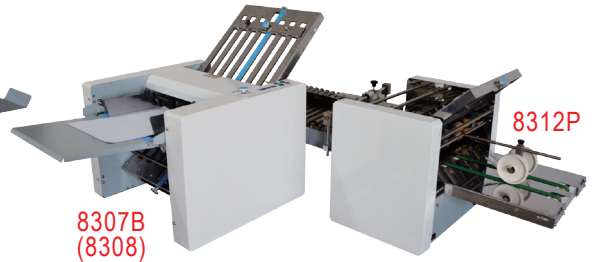

Desktop Paper Folding Machine

**8305B(A4 2 plates)
8306(A4 4 plates)**

**8305B or 8306
+ Vertical Tray (for small paper)**

**8305B or 8306
+ Knife Folder(8400)**

8307B(A3 2 plates)

8308(A3 4 plates)

**8307B or 8308
+ Cross Folder(8312P or 8314P)**

Technical Data

Model	8305B(A4)	8306(A4)	8307B(A3)	8308(A3)	8312P / 8314P
Max Paper	220x360mm		300x630mm		Cross Folder
Min Paper	50x50mm		68x128mm		
Paper Thickness	50 ~ 120 gsm		50 ~ 180 gsm		
Loading Capacity	300 sheets (80 gsm)		500 sheets (80 gsm)		
Folding Speed/hr	7200 sheets		12000 sheets (Adjustable)		Adjustable
Folding Plate	2	4	2	4	2 / 4
Counter	Total counter and Batch counter				
Dimensions (mm)	910x360x425	940x360x455	1200x480x520	1250x480x520	
Weight	18 kg	23 kg	38 kg	48 kg	
Optional	Vertical Tray, Cross folder, Knife Folder				Vertical Tray