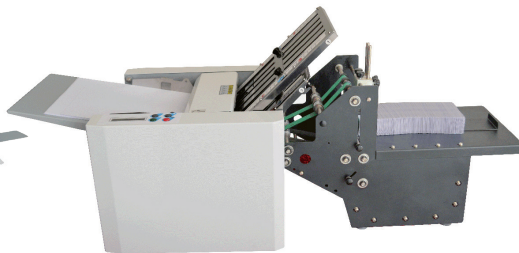

Desktop Paper Folding Machine

**8305B(A4 2 plates)
8306(A4 4 plates)**

**8305B or 8306
+ Vertical Tray (for small paper)**

**8305B or 8306
+ Knife Folder(8400)**

8307B(A3 2 plates)

8308(A3 4 plates)

**8307B or 8308
+ Cross Folder(8312P or 8314P)**

Technical Data

Model	8305B(A4)	8306(A4)	8307B(A3)	8308(A3)	8312P / 8314P
Max Paper	220x360mm		300x630mm		Cross Folder
Min Paper	50x50mm		68x128mm		
Paper Thickness	50 ~ 120 gsm		50 ~ 180 gsm		
Loading Capacity	300 sheets (80 gsm)		500 sheets (80 gsm)		
Folding Speed/hr	7200 sheets		12000 sheets (Adjustable)		Adjustable
Folding Plate	2	4	2	4	2 / 4
Counter	Total counter and Batch counter				
Dimensions (mm)	910x360x425	940x360x455	1200x480x520	1250x480x520	
Weight	18 kg	23 kg	38 kg	48 kg	
Optional	Vertical Tray, Cross folder, Knife Folder				Vertical Tray