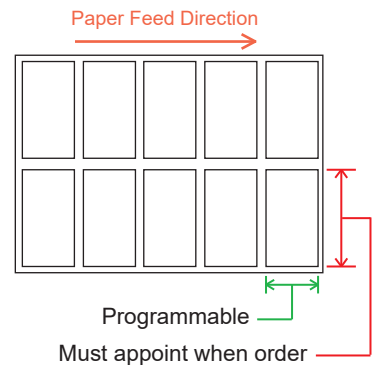

# Business Card Cutter

CC-A4

CC-A3

CC-A3+

Model	CC-A4	CC-A3	CC-A3+
Width	220mm	330mm	330mm
Speed	50pc/min	75pc/min	100pc/min
Dimensions	40x25x61cm	68x65x49cm	68x65x49cm
Weight	20kg	47.5kg	51.2kg

- Automatic feeding system
- Full bleed cutting
- Feeding tray capacity: 25mm
- Mark reader equipped
- Cutting capacity: 350gsm