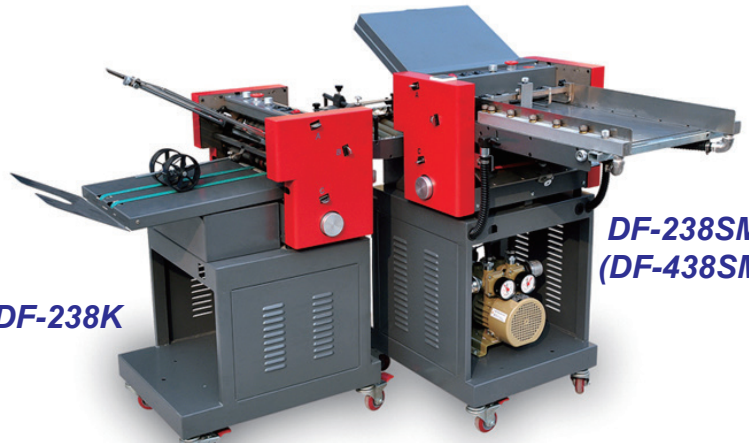

# Professional Paper Folder

DF-238K

DF-238SM  
(DF-438SM)

DF-238SM / DF-438SM DF-238SM or DF-438SM + DF-238K (Cross Folder)

Model	DF-238SM	DF-438SM	DF-238K / DF-438K
Feeding Method	Suction feeding		Cross fold
Folding Plate Number	2	4	2 / 4
Paper Size	38cm(A3)		
Paper Quality	40~240 gsm coating paper		
Folding Speed(sheets/hr)	Up to 30000		
Paper Stacking Capacity	500 sheets		
Counter	4-digital total counter (Batch counter is option)		

# Business Card Cutter

CC-A4

CC-A3

CC-A3+

Model	CC-A4	CC-A3	CC-A3+
Width	220mm	330mm	330mm
Speed	50pc/min	75pc/min	100pc/min
Dimensions	40x25x61cm	68x65x49cm	68x65x49cm
Weight	20kg	47.5kg	51.2kg

- Automatic feeding system
- Full bleed cutting
- Feeding tray capacity: 25mm
- Mark reader equipped
- Cutting capacity: 350gsm