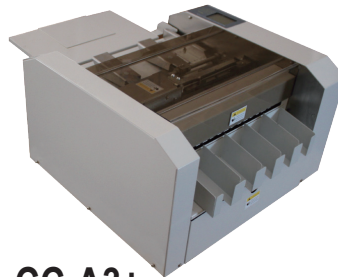

# Professional Paper Folder

DF-238K

DF-238SM  
(DF-438SM)

DF-238SM / DF-438SM DF-238SM or DF-438SM + DF-238K (Cross Folder)

Model	DF-238SM	DF-438SM	DF-238K / DF-438K
Feeding Method	Suction feeding		Cross fold
Folding Plate Number	2	4	2 / 4
Paper Size	38cm(A3)		
Paper Quality	40~240 gsm coating paper		
Folding Speed(sheets/hr)	Up to 30000		
Paper Stacking Capacity	500 sheets		
Counter	4-digital total counter (Batch counter is option)		

# Business Card Cutter

CC-A4

CC-A3

CC-A3+

Model	CC-A4	CC-A3	CC-A3+
Width	220mm	330mm	330mm
Speed	50pc/min	75pc/min	100pc/min
Dimensions	40x25x61cm	68x65x49cm	68x65x49cm
Weight	20kg	47.5kg	51.2kg

- Automatic feeding system
- Full bleed cutting
- Feeding tray capacity: 25mm
- Mark reader equipped
- Cutting capacity: 350gsm