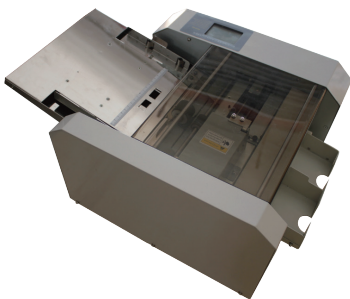

# Professional Paper Folder

DF-238K

DF-238SM  
(DF-438SM)

DF-238SM / DF-438SM DF-238SM or DF-438SM + DF-238K (Cross Folder)

Model	DF-238SM	DF-438SM	DF-238K / DF-438K
Feeding Method	Suction feeding		Cross fold
Folding Plate Number	2	4	2 / 4
Paper Size	38cm(A3)		
Paper Quality	40~240 gsm coating paper		
Folding Speed(sheets/hr)	Up to 30000		
Paper Stacking Capacity	500 sheets		
Counter	4-digital total counter (Batch counter is option)		

# Business Card Cutter

CC-A4

CC-A3

CC-A3+

Model	CC-A4	CC-A3	CC-A3+
Width	220mm	330mm	330mm
Speed	50pc/min	75pc/min	100pc/min
Dimensions	40x25x61cm	68x65x49cm	68x65x49cm
Weight	20kg	47.5kg	51.2kg

- Automatic feeding system
- Full bleed cutting
- Feeding tray capacity: 25mm
- Mark reader equipped
- Cutting capacity: 350gsm