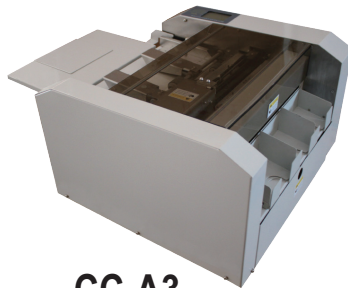

# Professional Paper Folder

DF-238K

DF-238SM  
(DF-438SM)

DF-238SM / DF-438SM DF-238SM or DF-438SM + DF-238K (Cross Folder)

Model	DF-238SM	DF-438SM	DF-238K / DF-438K
Feeding Method	Suction feeding		Cross fold
Folding Plate Number	2	4	2 / 4
Paper Size	38cm(A3)		
Paper Quality	40~240 gsm coating paper		
Folding Speed(sheets/hr)	Up to 30000		
Paper Stacking Capacity	500 sheets		
Counter	4-digital total counter (Batch counter is option)		

# Business Card Cutter

CC-A4

CC-A3

CC-A3+

Model	CC-A4	CC-A3	CC-A3+
Width	220mm	330mm	330mm
Speed	50pc/min	75pc/min	100pc/min
Dimensions	40x25x61cm	68x65x49cm	68x65x49cm
Weight	20kg	47.5kg	51.2kg

- Automatic feeding system
- Full bleed cutting
- Feeding tray capacity: 25mm
- Mark reader equipped
- Cutting capacity: 350gsm