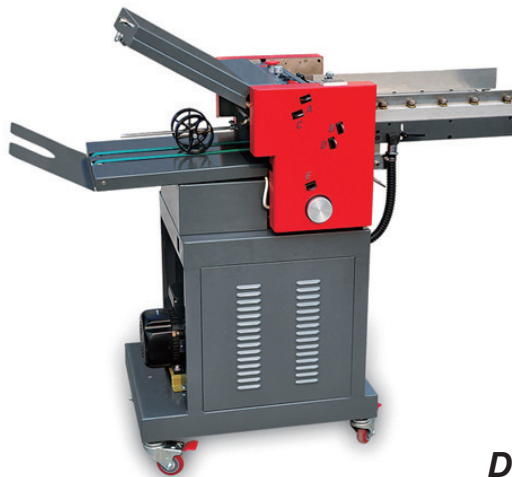

# Professional Paper Folder

DF-238K

DF-238SM  
(DF-438SM)

DF-238SM / DF-438SM DF-238SM or DF-438SM + DF-238K (Cross Folder)

Model	DF-238SM	DF-438SM	DF-238K / DF-438K
Feeding Method	Suction feeding		Cross fold
Folding Plate Number	2	4	2 / 4
Paper Size	38cm(A3)		
Paper Quality	40~240 gsm coating paper		
Folding Speed(sheets/hr)	Up to 30000		
Paper Stacking Capacity	500 sheets		
Counter	4-digital total counter (Batch counter is option)		

# Business Card Cutter

CC-A4

CC-A3

CC-A3+

Model	CC-A4	CC-A3	CC-A3+
Width	220mm	330mm	330mm
Speed	50pc/min	75pc/min	100pc/min
Dimensions	40x25x61cm	68x65x49cm	68x65x49cm
Weight	20kg	47.5kg	51.2kg

- Automatic feeding system
- Full bleed cutting
- Feeding tray capacity: 25mm
- Mark reader equipped
- Cutting capacity: 350gsm