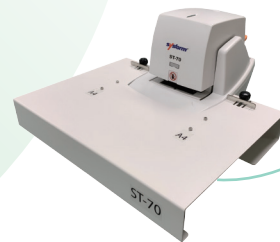

Auto Electric Stapler

- ▶ Automatic Stapling
- ▶ Easy Operation
- ▶ Effortless
- ▶ Time-saving
- ▶ Adjustable Stapling Depth (Only with Working Table)
- ▶ Optional: Working Table for Single or Double Machines

Operation Video

Flat Clinch

ST-50 / ST-70

Staple:

ST-50

Staple Cartridge
(5000pcs / Cartridge)

ST-70

Staple Cartridge
(5000pcs / Cartridge)

Optional:

Working table
for single unit
(Optional)

Working table
for double unit
(Optional)

Technical Data

Model	Capacity	Speed	Weight	Power	Packing
ST-50	50 Sheets (70gsm)	120 Staples per minute	1.8kg	DC 24V 2.1A	230x185x185mm
ST-70	70 Sheets (70gsm)		2kg		