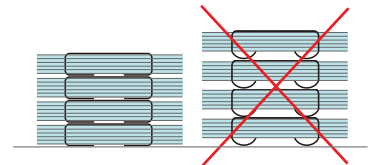

Auto Electric Stapler

- ▶ Automatic Stapling
- ▶ Easy Operation
- ▶ Effortless
- ▶ Time-saving
- ▶ Adjustable Stapling Depth (Only with Working Table)
- ▶ Optional: Working Table for Single or Double Machines

Operation Video

Flat Clinch

ST-50 / ST-70

Staple:

ST-50

Staple Cartridge
(5000pcs / Cartridge)

ST-70

Staple Cartridge
(5000pcs / Cartridge)

Optional:

Working table
for single unit
(Optional)

Working table
for double unit
(Optional)

Technical Data

Model	Capacity	Speed	Weight	Power	Packing
ST-50	50 Sheets (70gsm)	120 Staples per minute	1.8kg	DC 24V 2.1A	230x185x185mm
ST-70	70 Sheets (70gsm)		2kg		